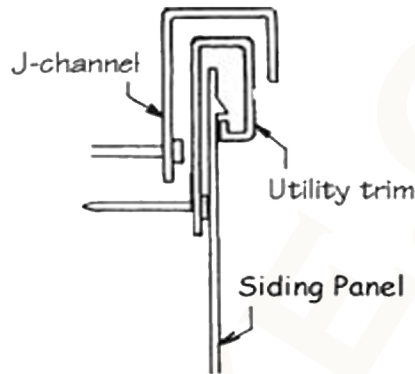

UNDERSILL / UTILITY TRIM